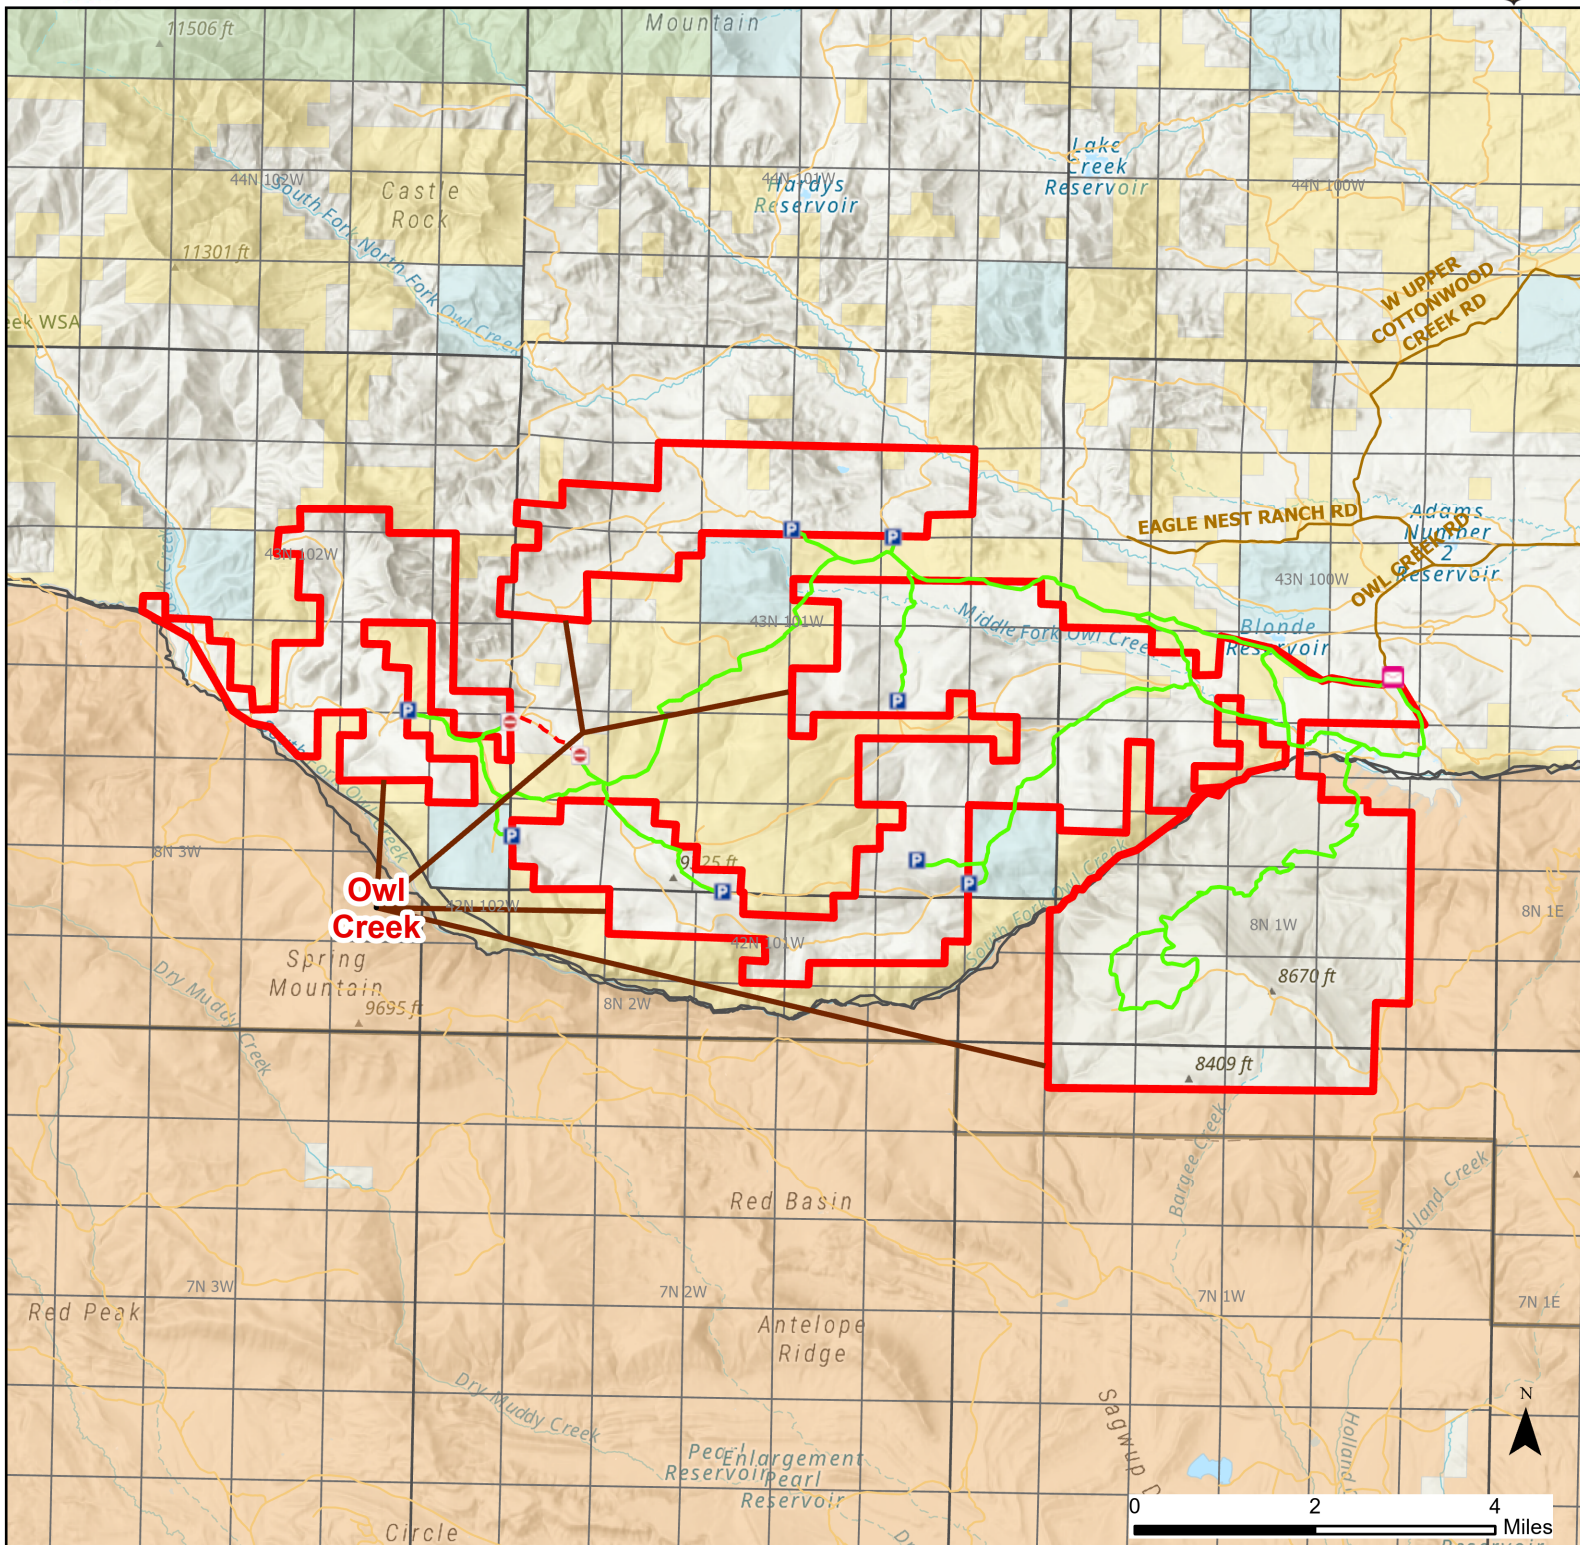

# Owl Creek Hunter Management Area

2023 Hunt  
Season

Parking	Closed Road	Boundary	Limited Range Weapons and Archery	State
Coupon Box	Roads	County Boundaries	Archery Only	DOD
Road Closed	County Boundaries	HMA Ownership	Other	BLM
Open Road	HMA Ownership		CLOSED	Wyoming Game & Fish Dept.
Special Conditions Apply				Forest Service
				Private

Species allowed to hunt: Elk

## See Ranch Rules for More Information and Restrictions

Hunter Management Area rules apply only to those lands enrolled in the HMA.

This map is for visual use, assistance and general location only, does not represent a survey, and is not to be used for legal conveyance. Hunt Area boundaries are approximate, consult Game and Fish Hunting Regulations for descriptions and restrictions. Access to these private lands for any commercial activity must be gained by contacting the individual landowner(s) directly.